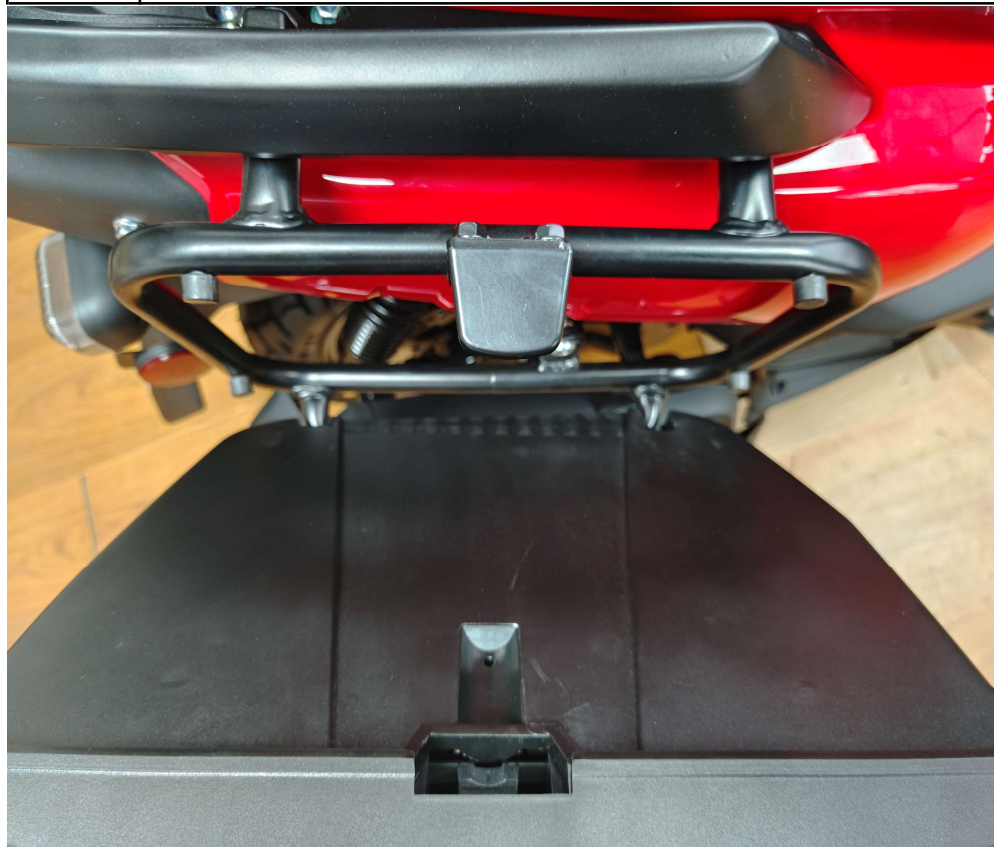

FRONTIER 200cc Cargo Package Detail

Assembly Guide

图1

Install side saddle box bracket

图2

Install left side saddle box bracket part 2

图3

Install Saddle box